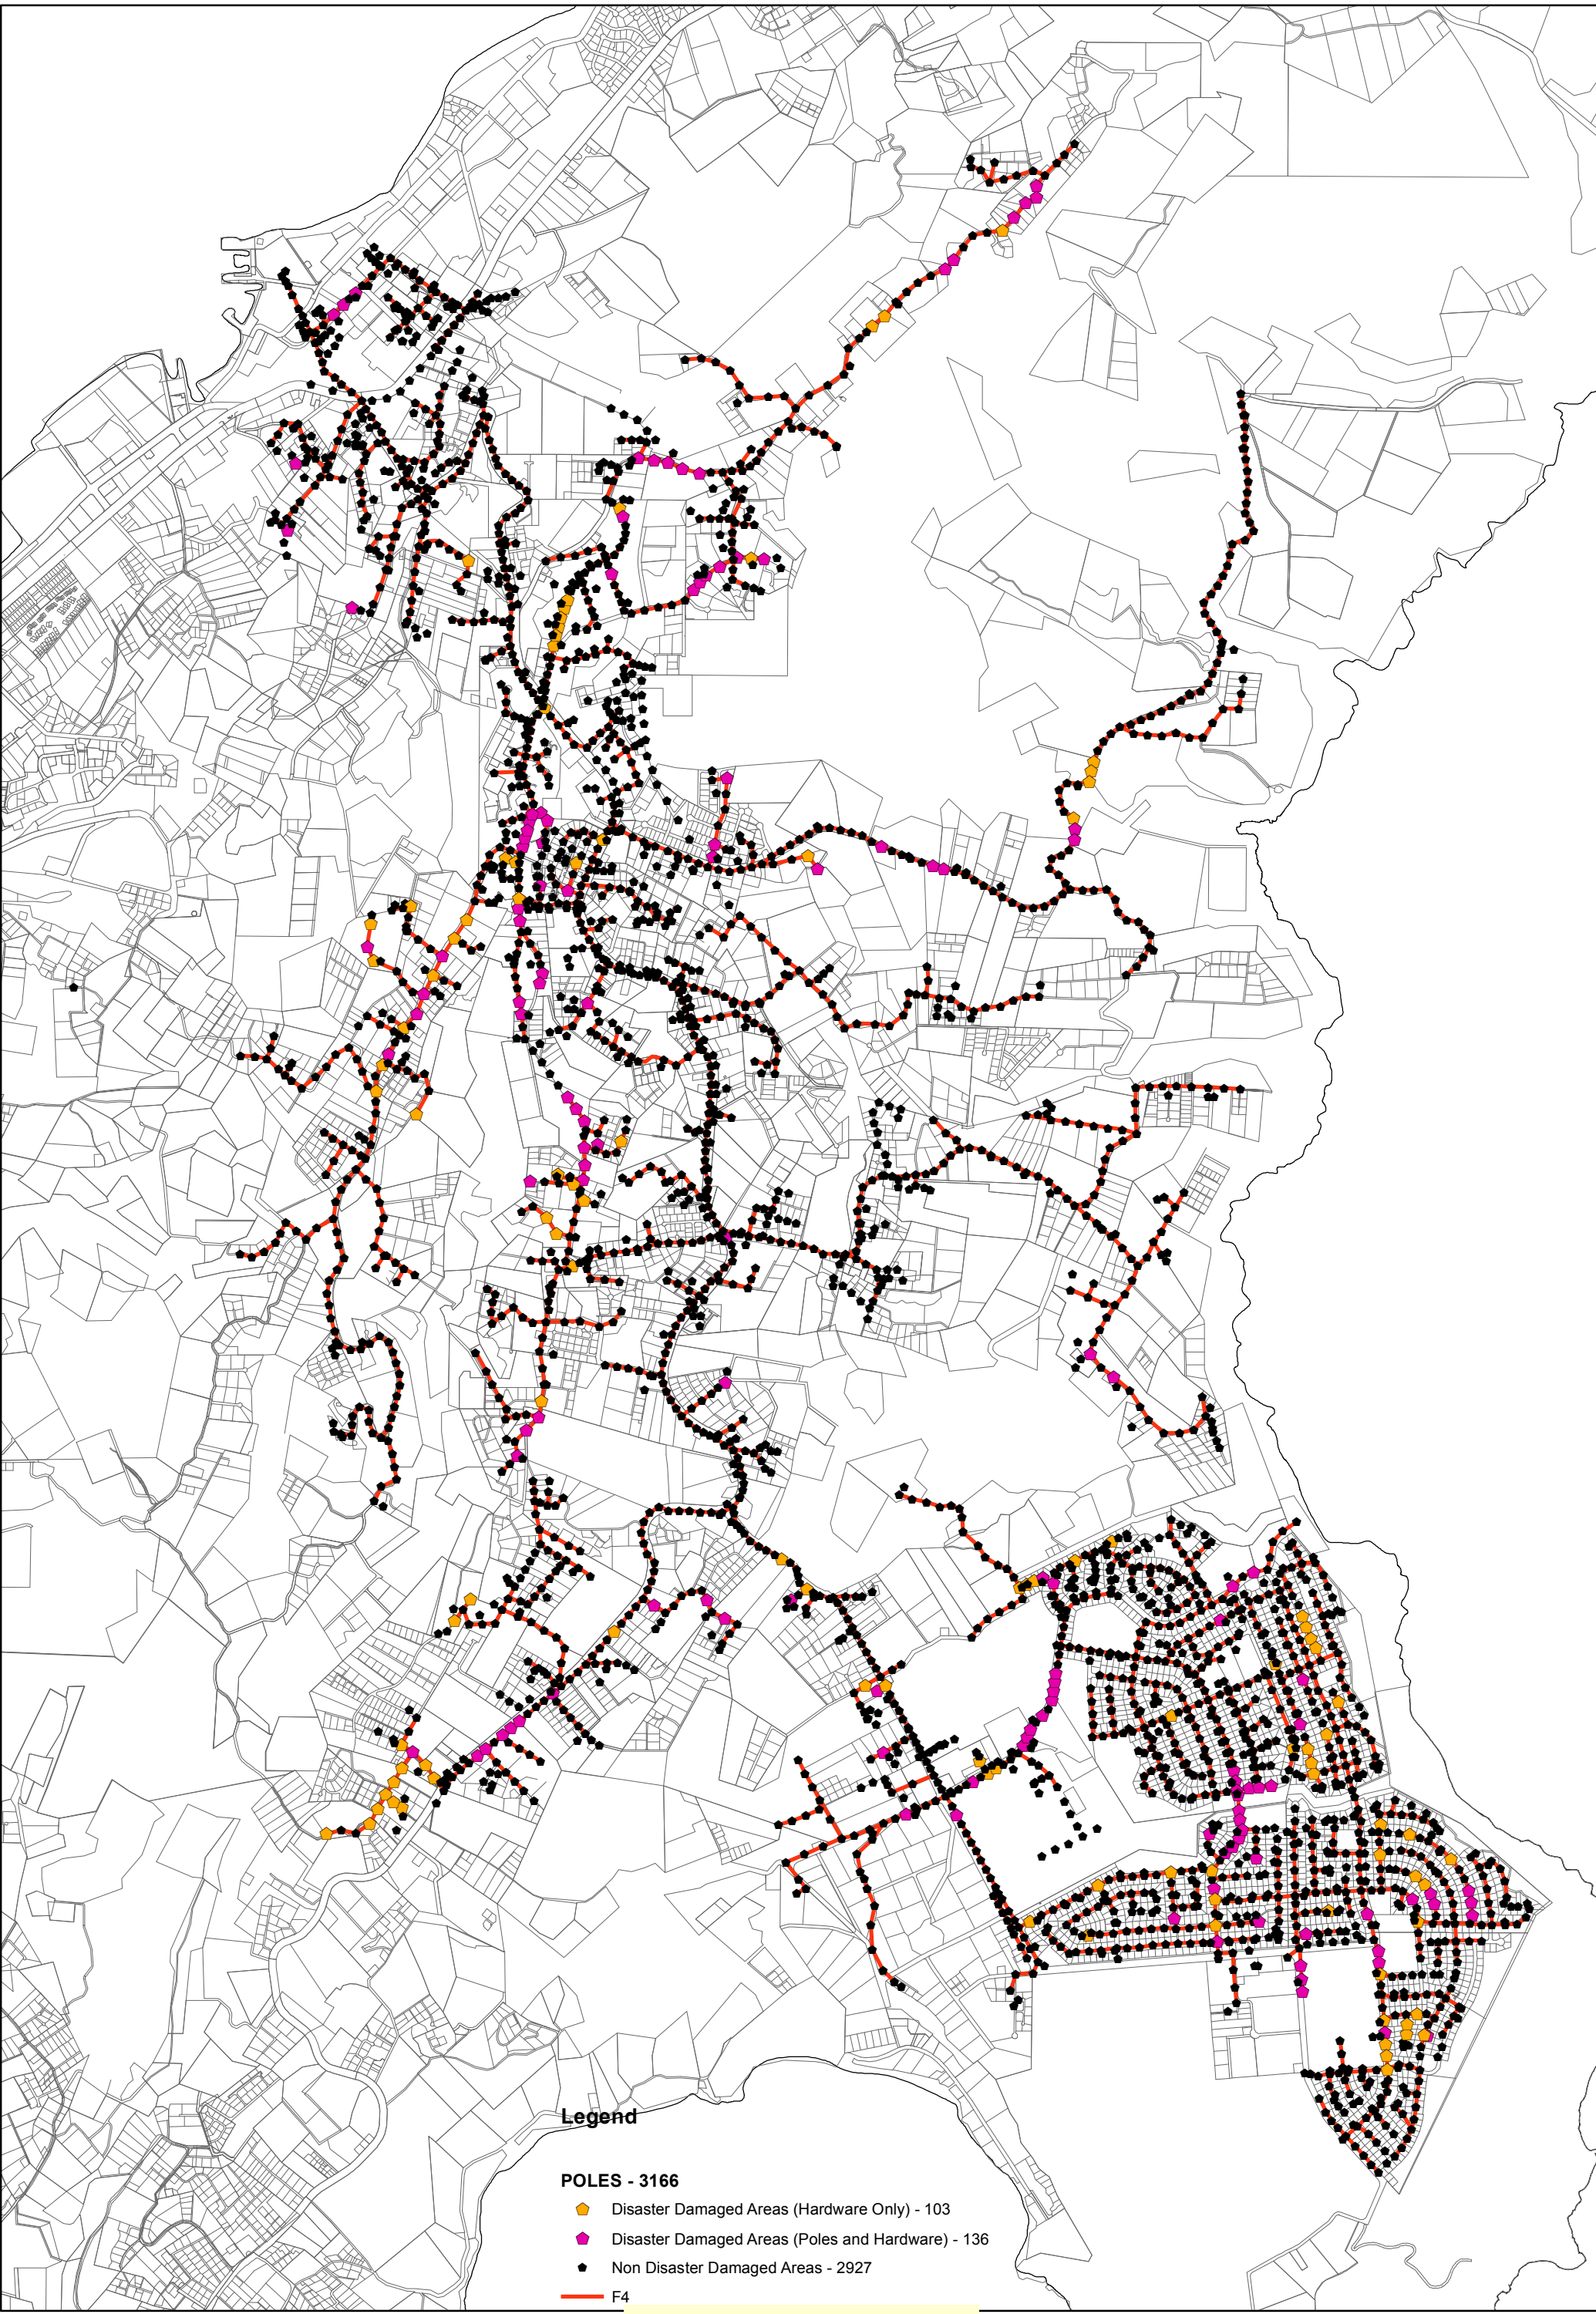

# FEEDER FOUR DAMAGE ASSESSMENT

**Super Typhoon Yutu**

Author: Zeno C. DeleonGuerrero

Date Saved: 11/26/2018 8:58:37 AM

Non-Spatial Data compiled by Roger Sonoda and Jon Camacho