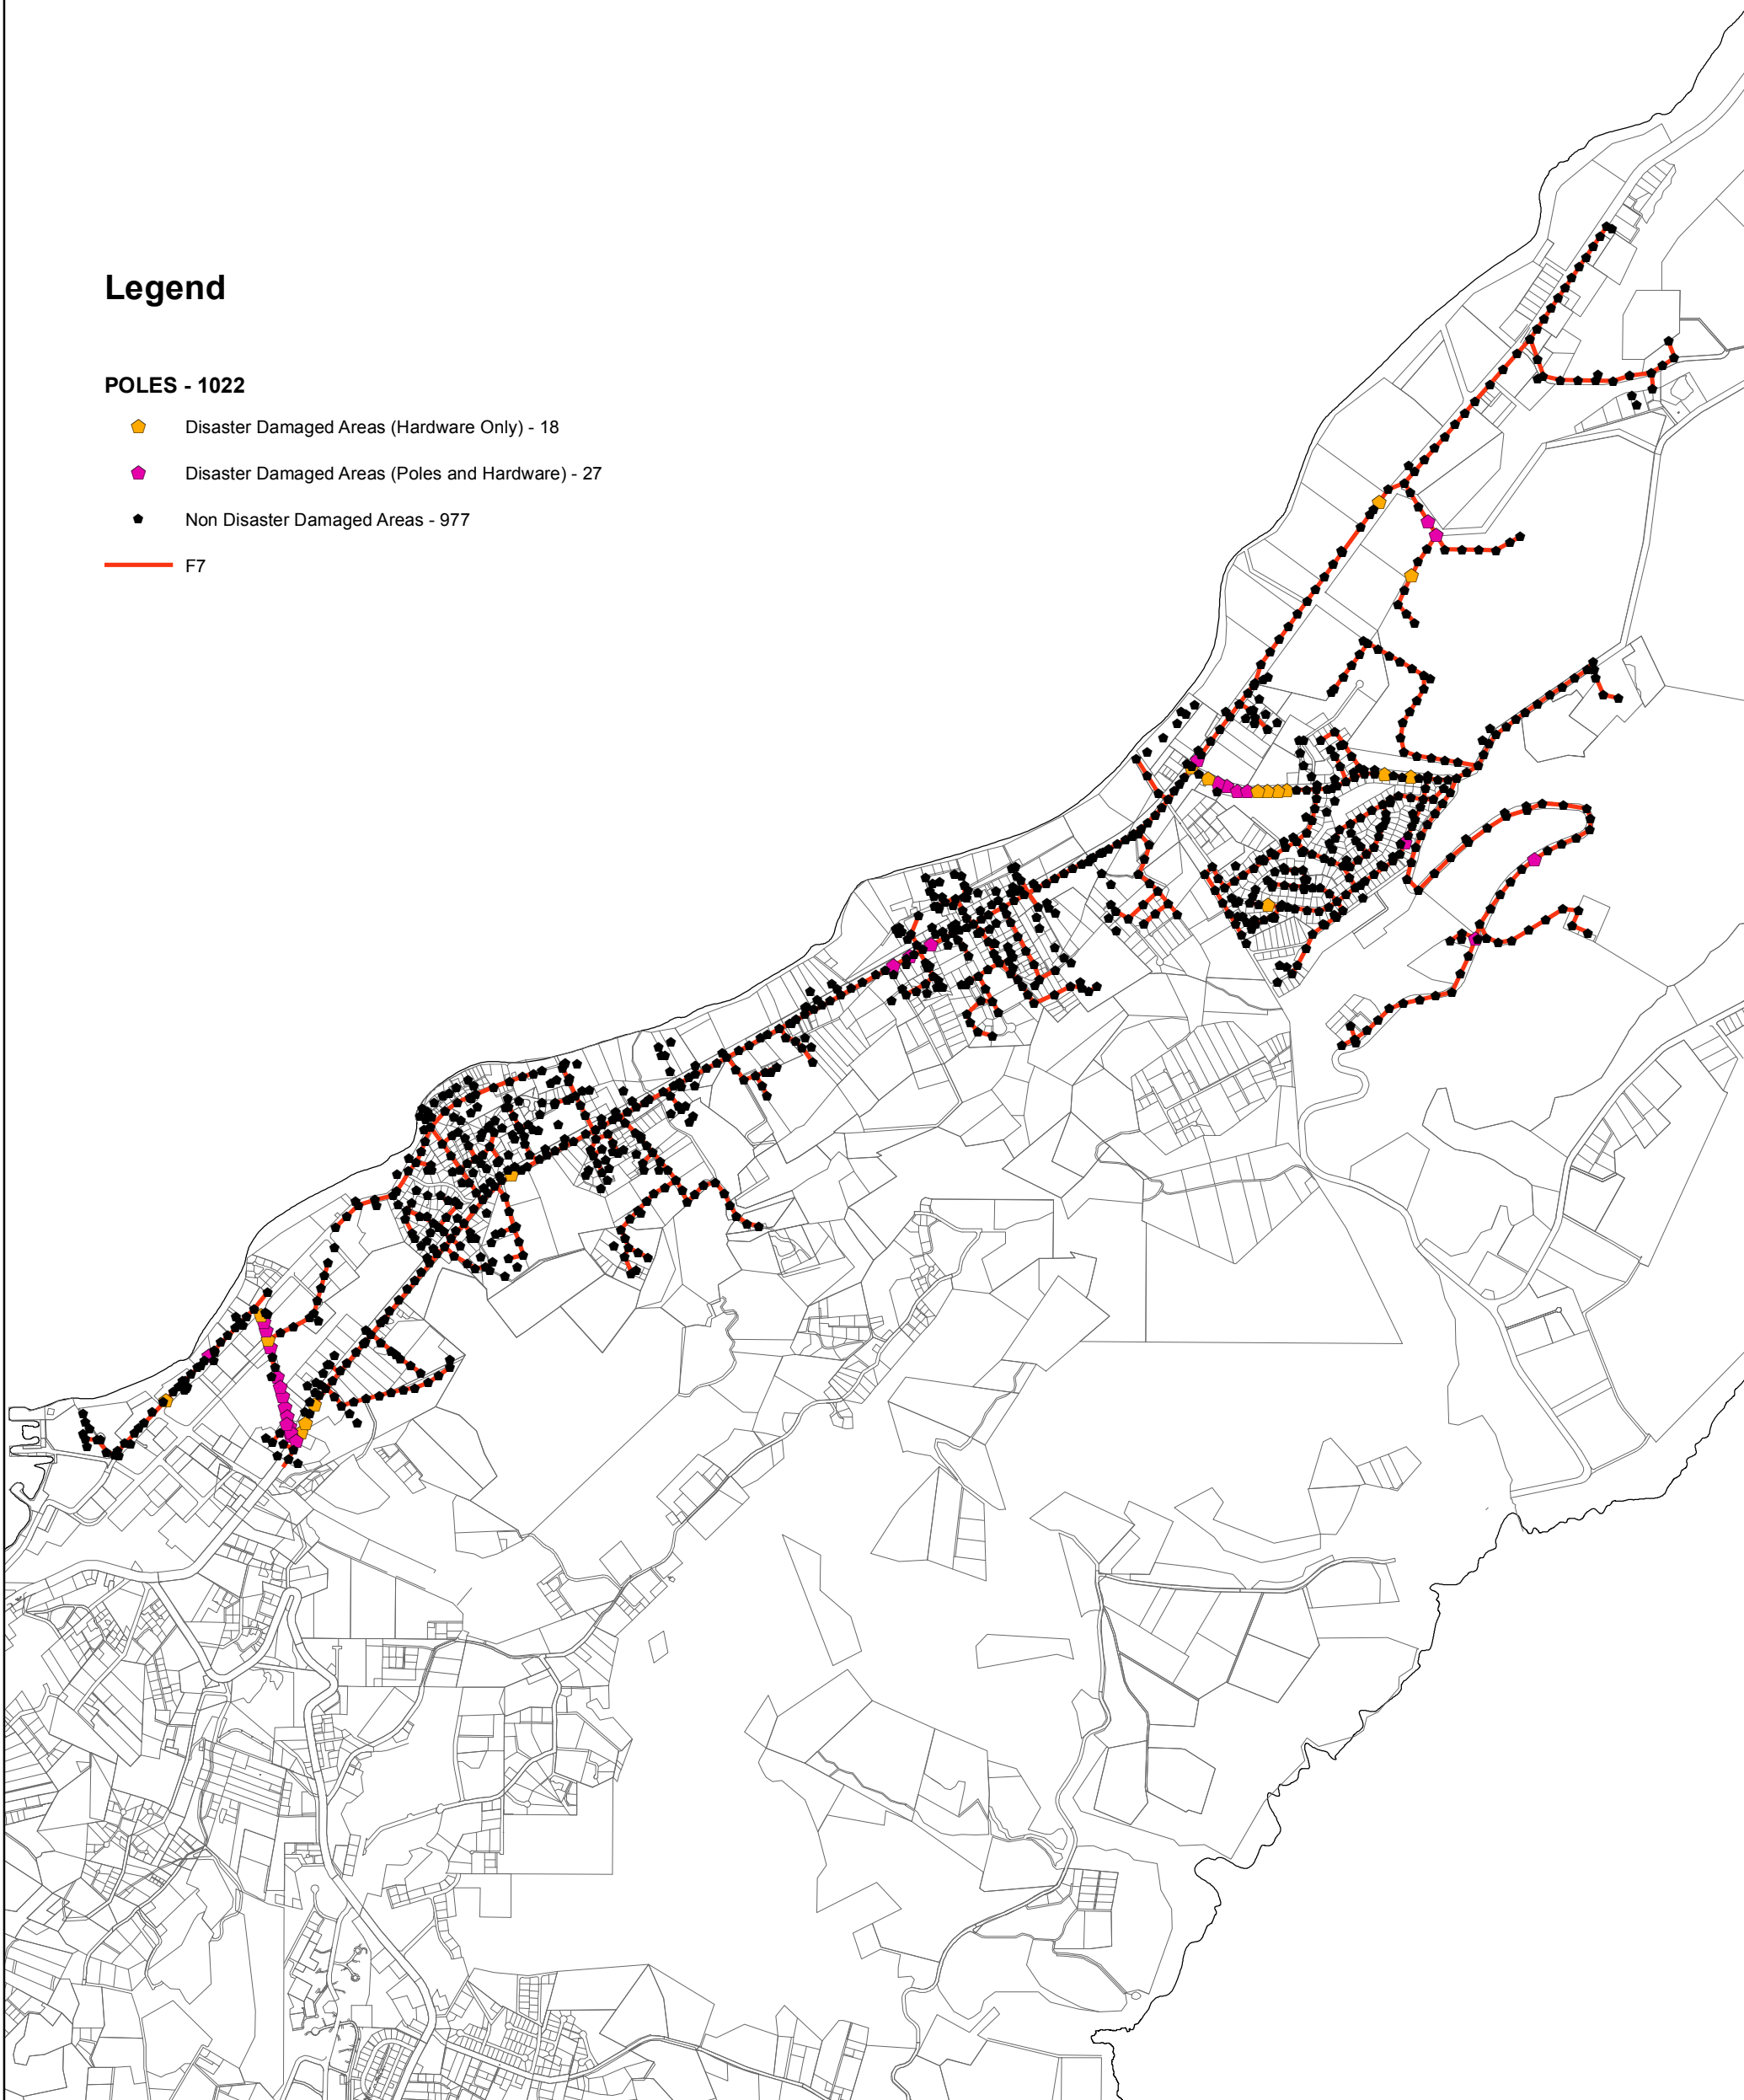

FEEDER SEVEN DAMAGE ASSESSMENT

Legend

POLES - 1022

- Disaster Damaged Areas (Hardware Only) - 18
- Disaster Damaged Areas (Poles and Hardware) - 27
- Non Disaster Damaged Areas - 977
- F7

Super Typhoon Yutu

Date Saved: 11/26/2018 7:28:50 AM

Author: Zeno C. DeleonGuerrero

Non-Spatial Data compiled by Roger Sonoda and Jon Camacho