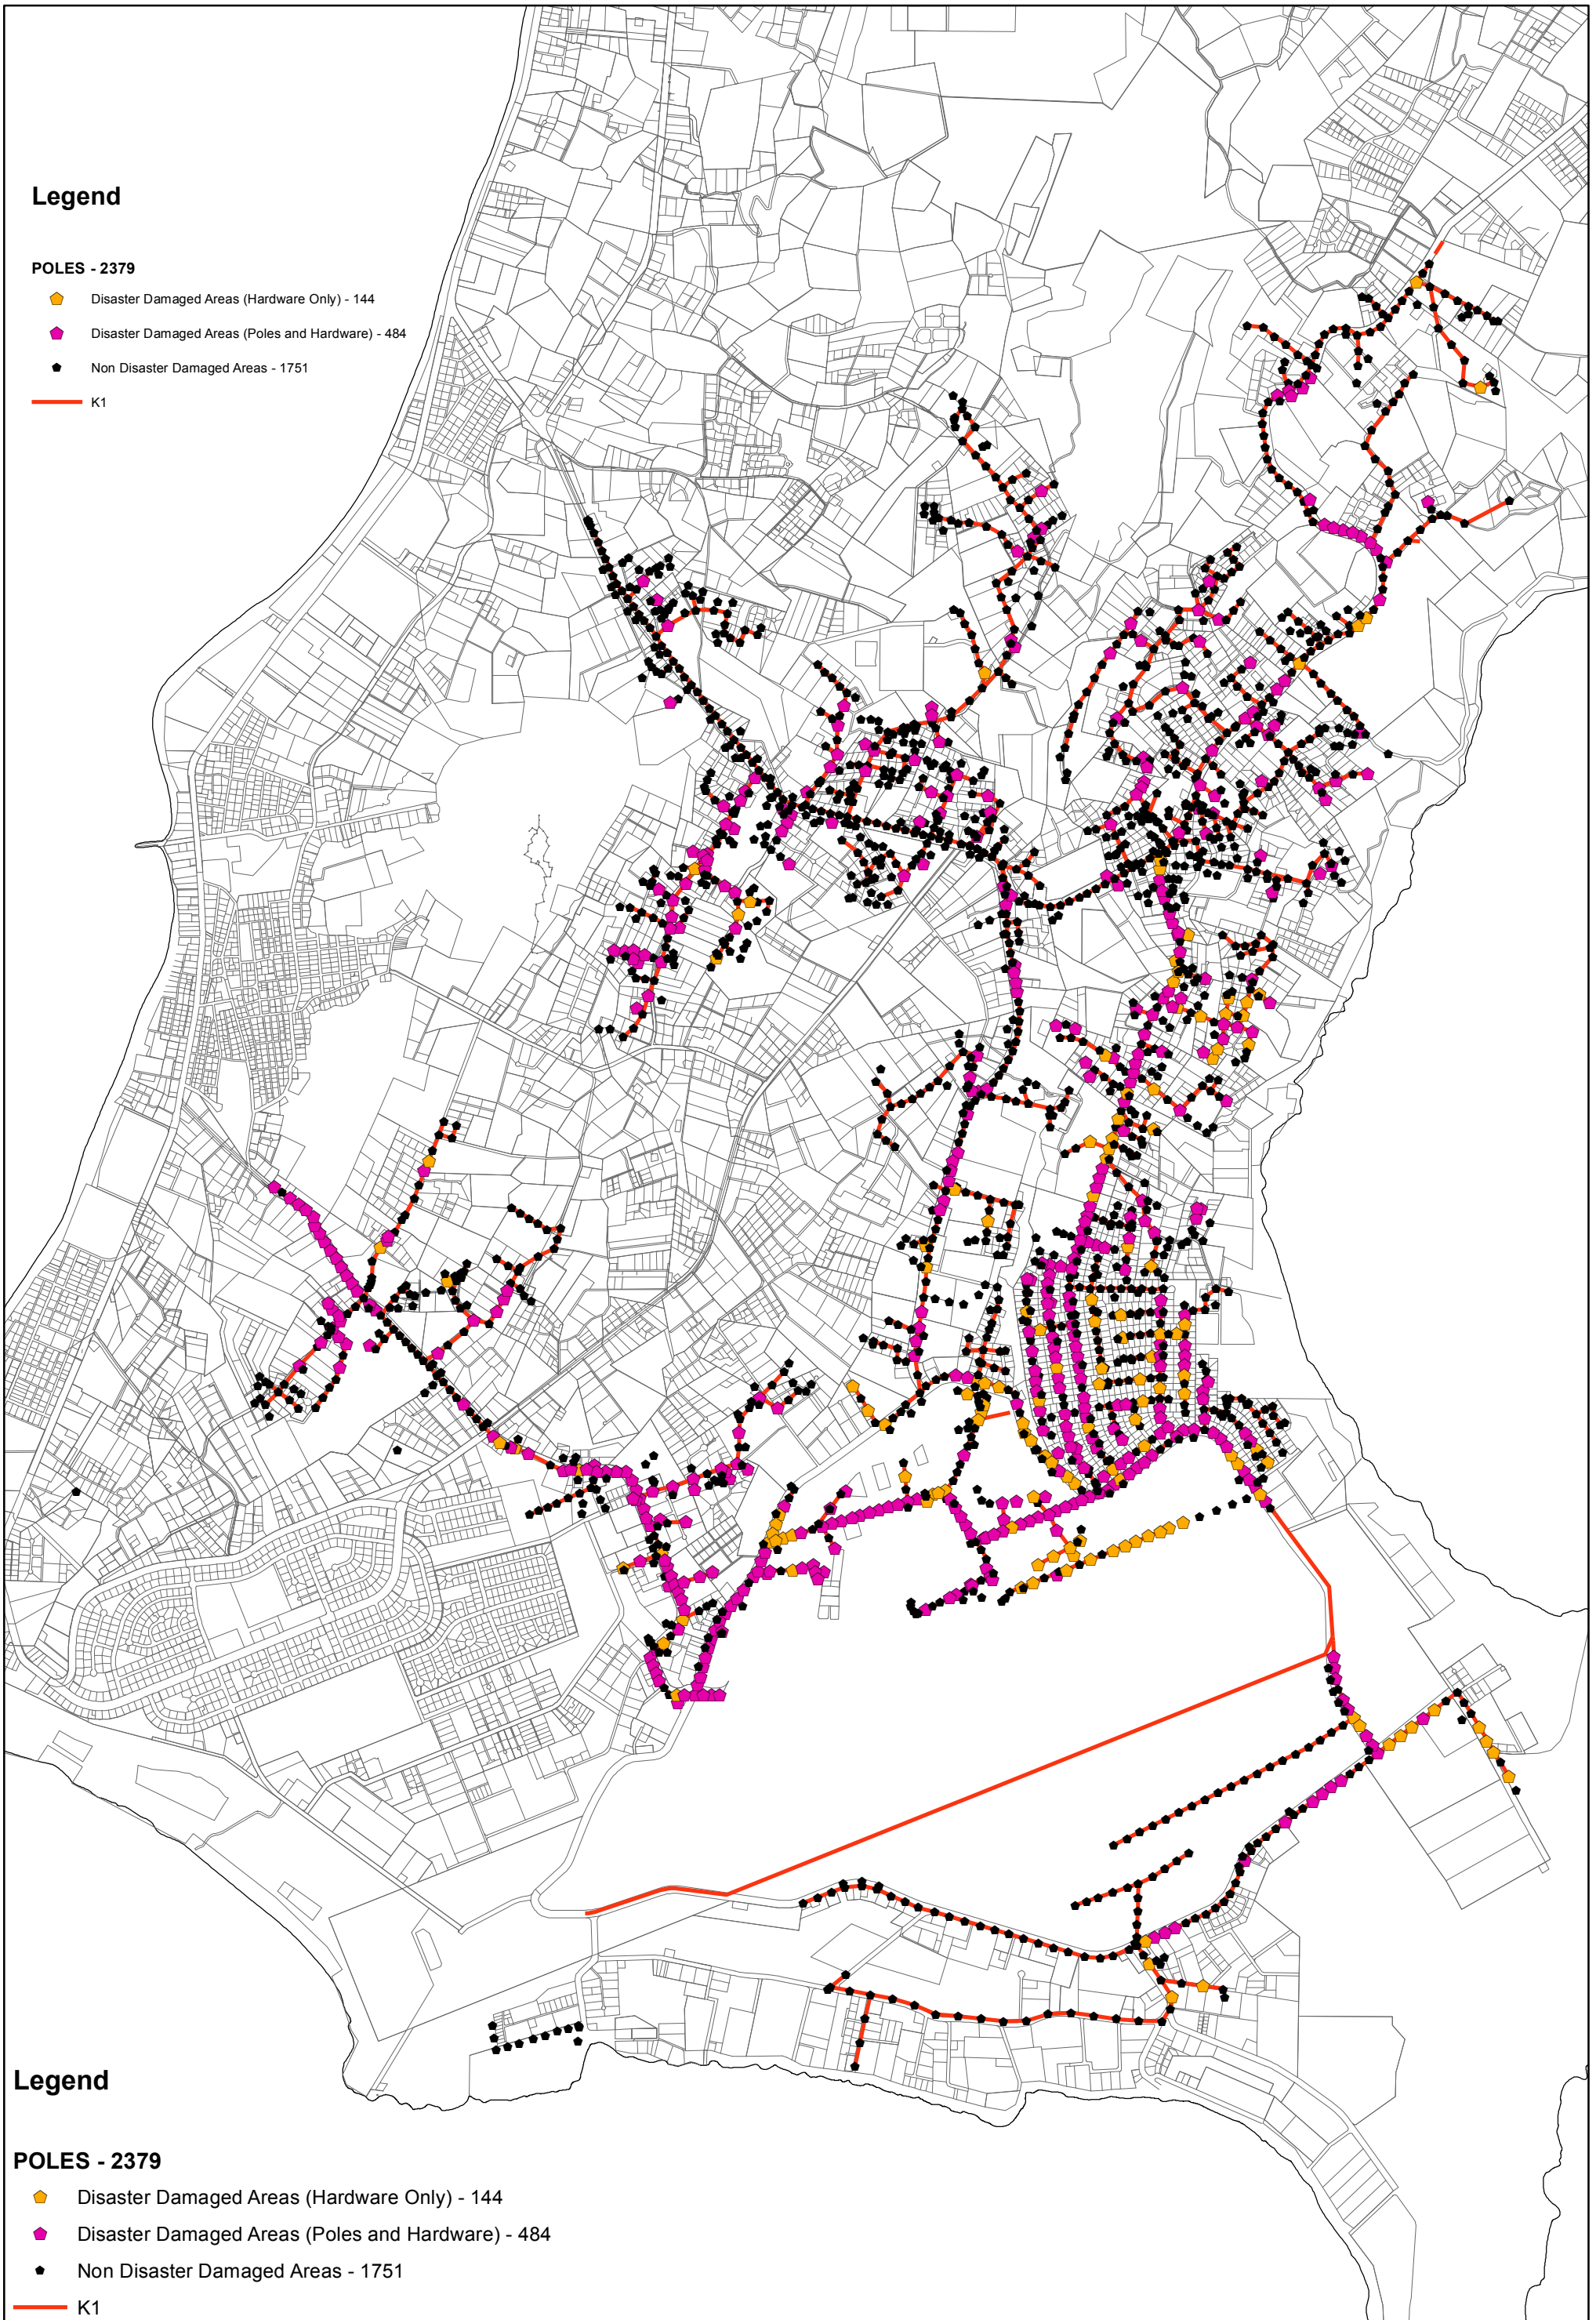

KIYA ONE DAMAGE ASSESSMENT

Legend

POLES - 2379

- Disaster Damaged Areas (Hardware Only) - 144
- Disaster Damaged Areas (Poles and Hardware) - 484
- Non Disaster Damaged Areas - 1751

K1

Legend

POLES - 2379

- Disaster Damaged Areas (Hardware Only) - 144
- Disaster Damaged Areas (Poles and Hardware) - 484
- Non Disaster Damaged Areas - 1751

K1

Super Typhoon Yutu

Date Saved: 11/27/2018 7:11:33 AM

Author: Zeno C. DeleonGuerrero

Non-Spatial Data compiled by Roger Sonoda and Jon Camacho