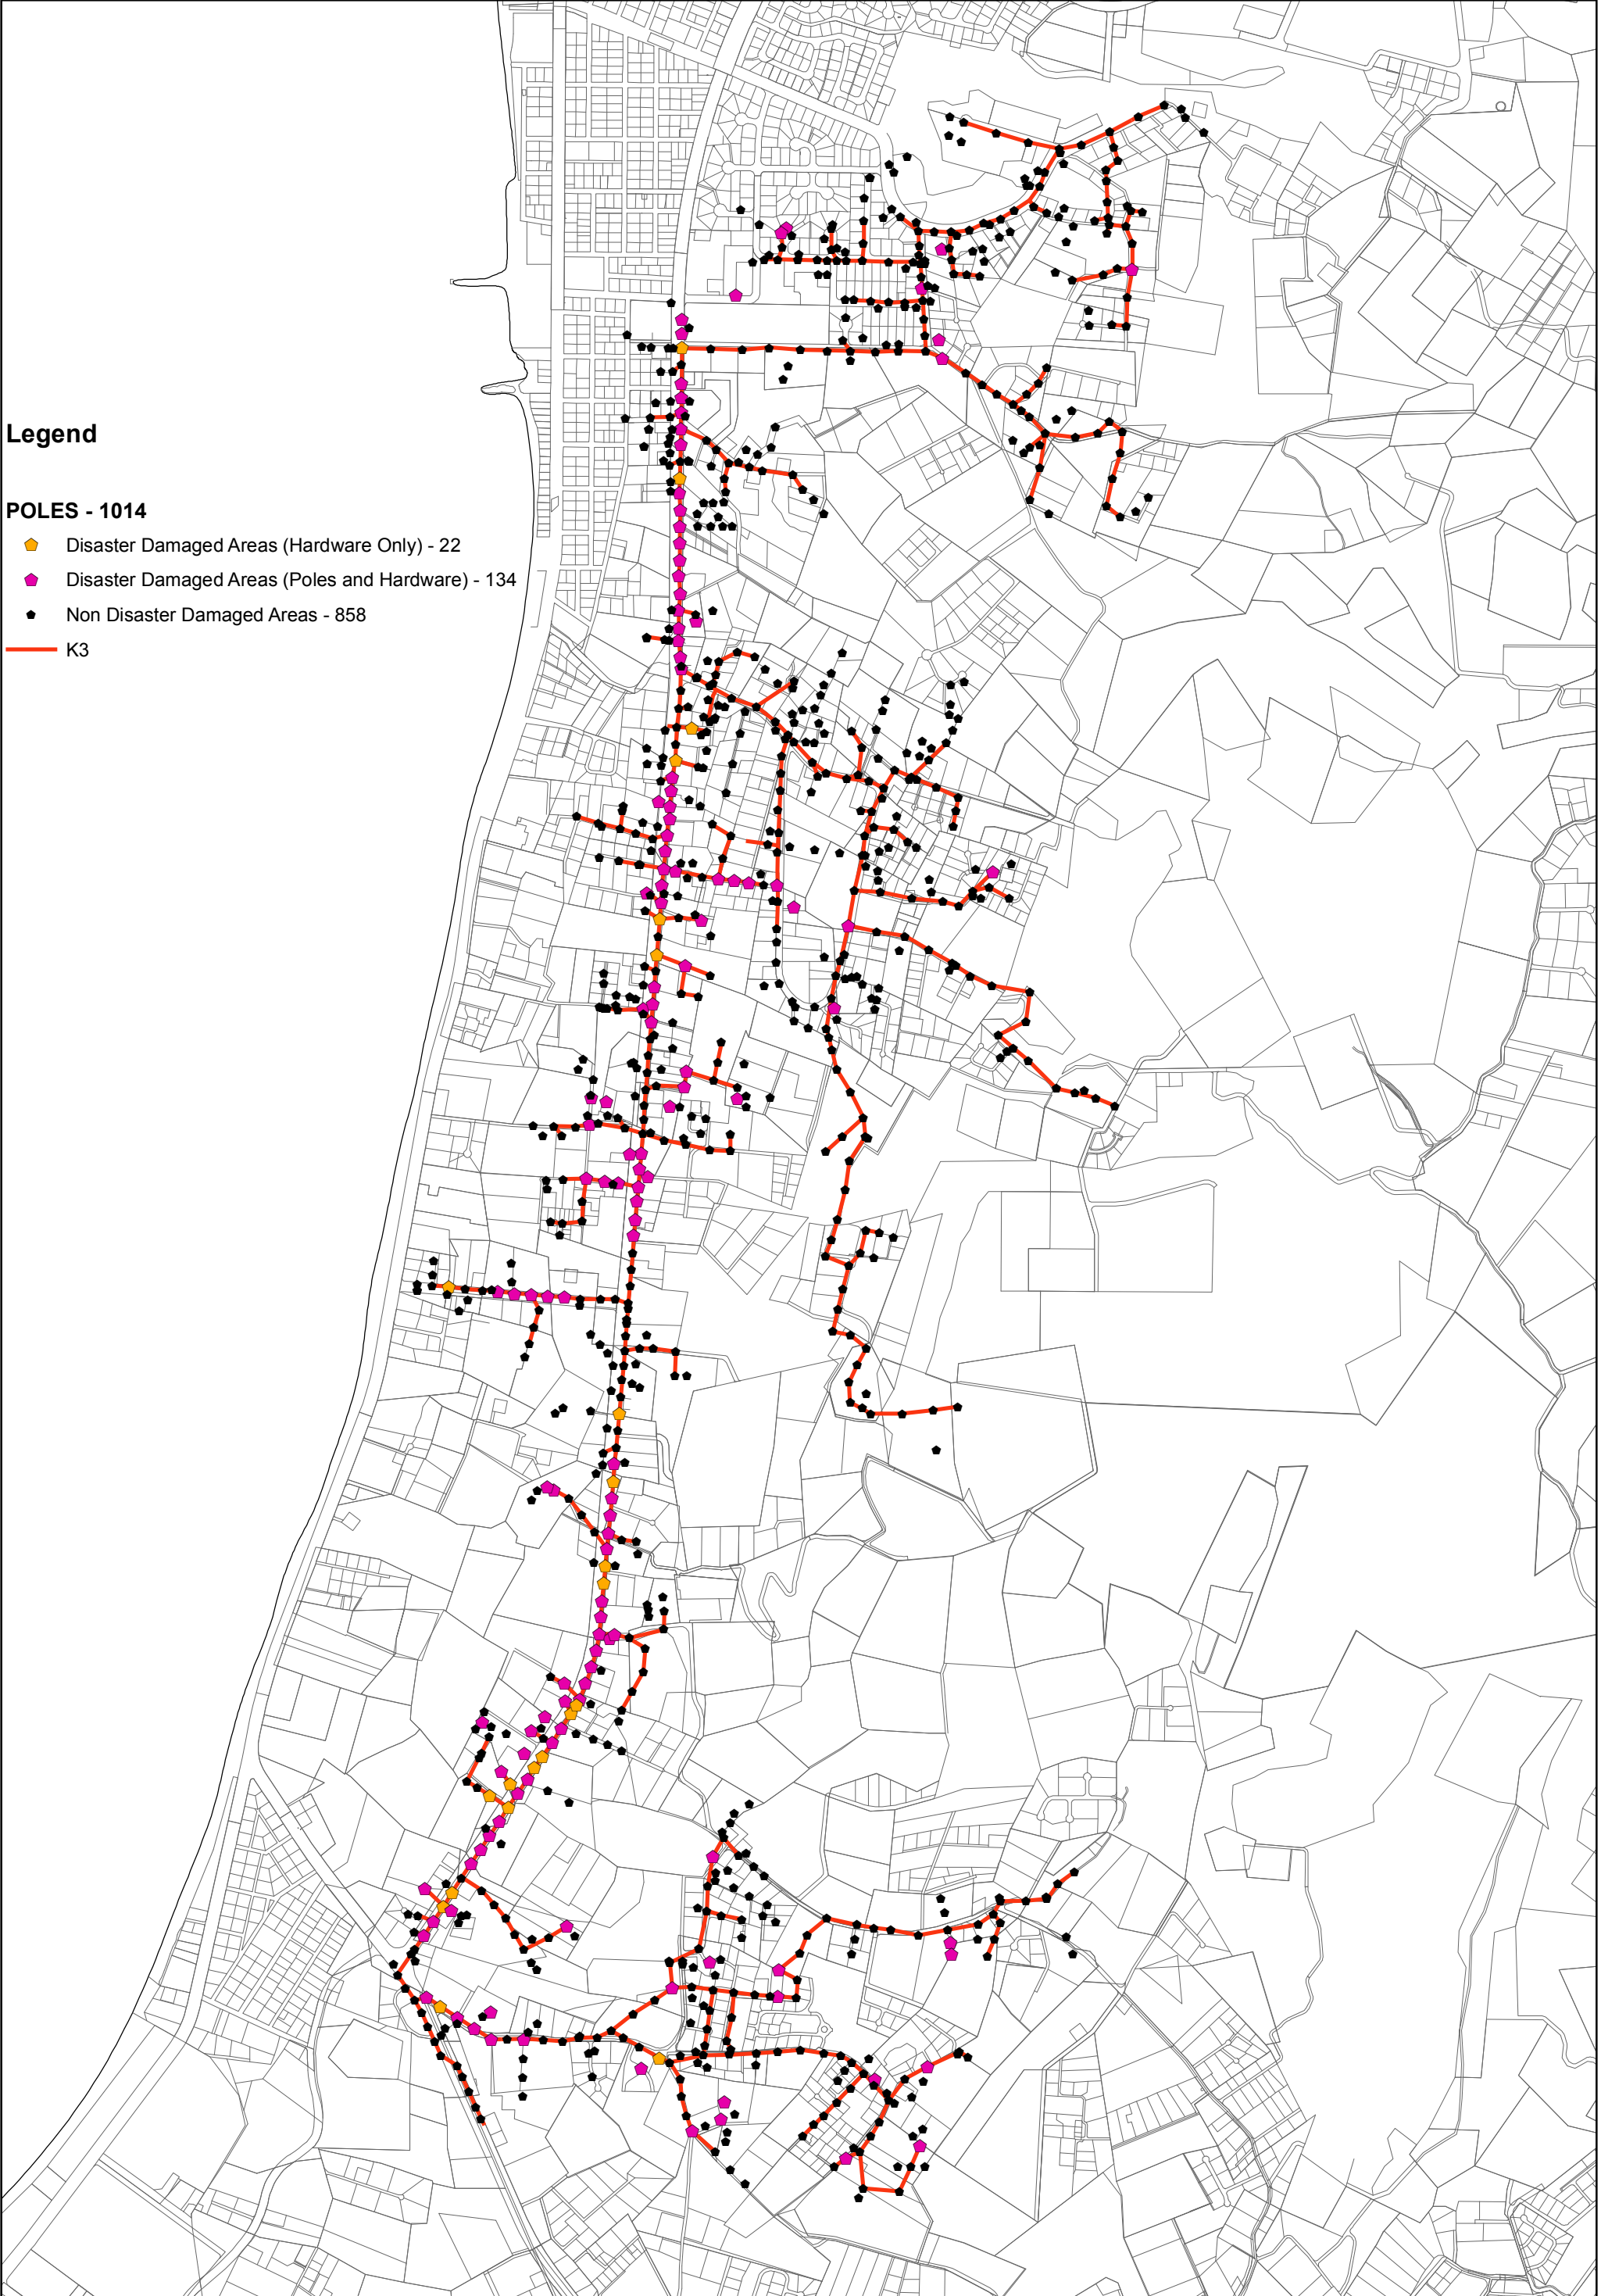

# KIYA THREE DAMAGE ASSESSMENT

## Legend

### POLES - 1014

- Disaster Damaged Areas (Hardware Only) - 22
- Disaster Damaged Areas (Poles and Hardware) - 134
- Non Disaster Damaged Areas - 858
- K3

Super Typhoon Yutu

Date Saved: 11/27/2018 7:30:36 AM

Author: Zeno C. DeleonGuerrero

Non-Spatial Data compiled by Roger Sonoda and Jon Camacho