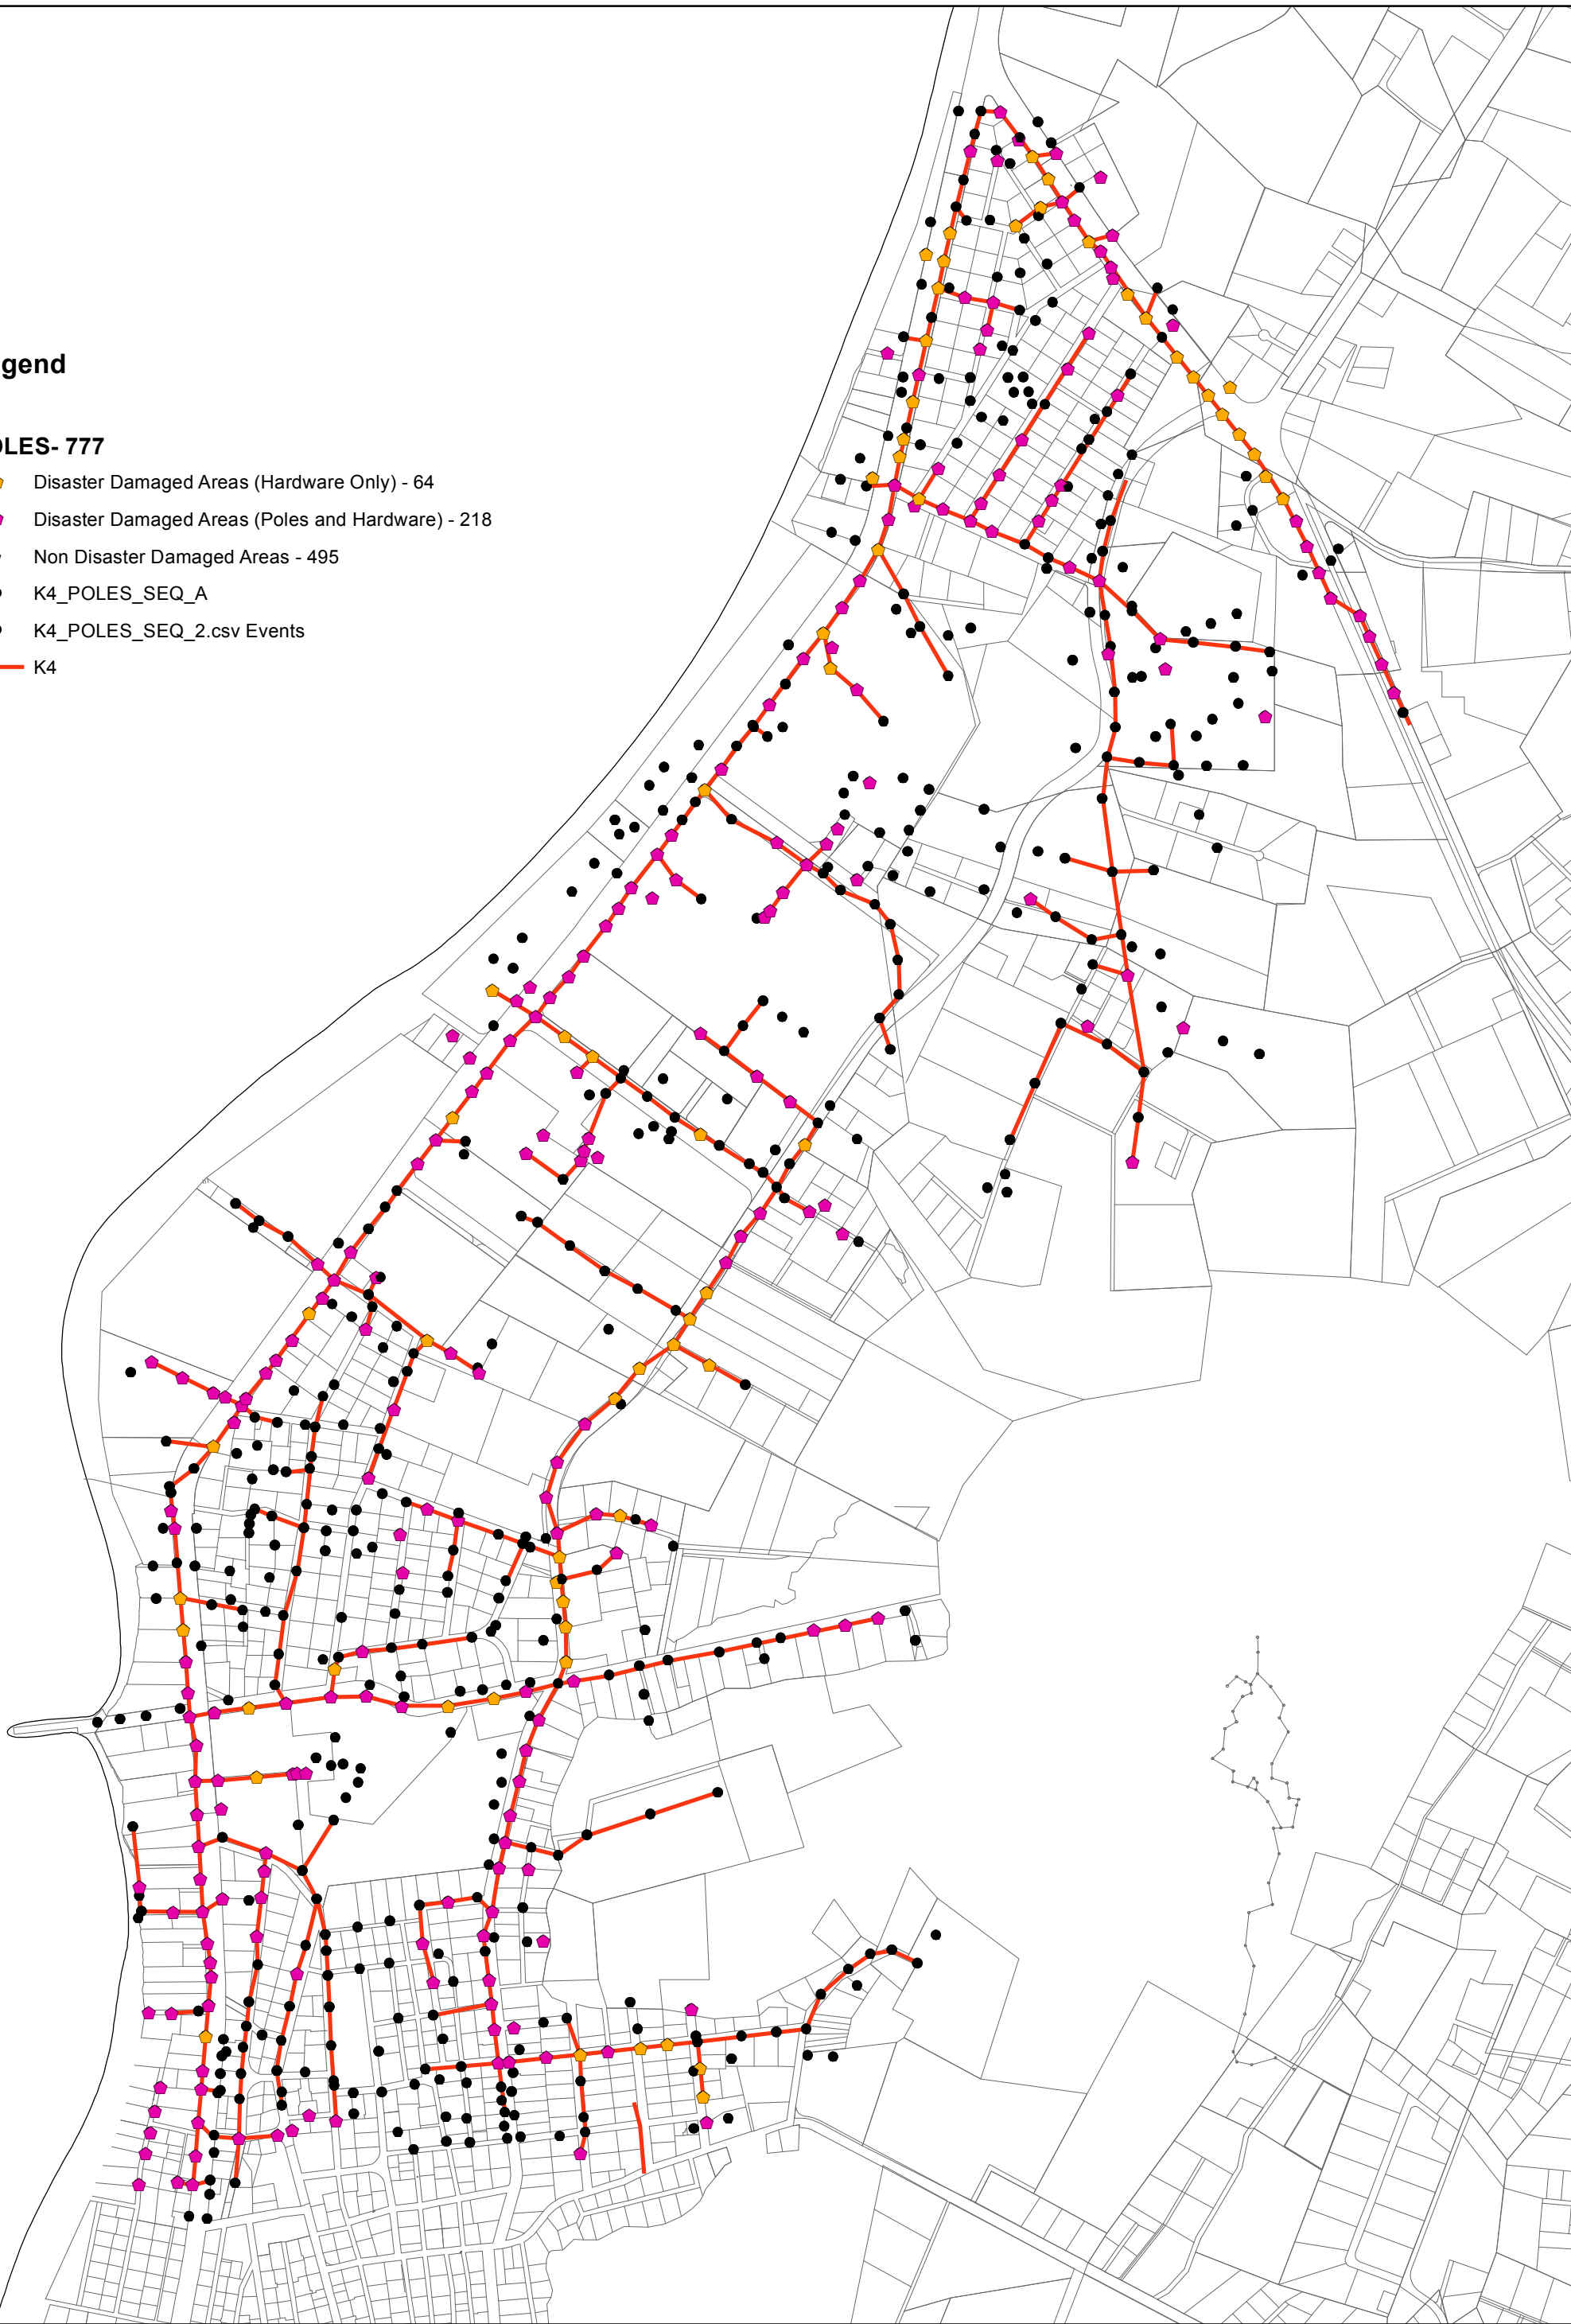

KIYA FOUR DAMAGE ASSESSMENT

Legend

POLES- 777

- ◆ Disaster Damaged Areas (Hardware Only) - 64
- ◆ Disaster Damaged Areas (Poles and Hardware) - 218
- Non Disaster Damaged Areas - 495
- K4_POLES_SEQ_A
- K4_POLES_SEQ_2.csv Events
- K4

Super Typhoon Yutu

Date Saved: 11/27/2018 7:21:49 AM

Author: Zeno C. DeleonGuerrero

Non-Spatial Data compiled by Roger Sonoda and Jon Camacho